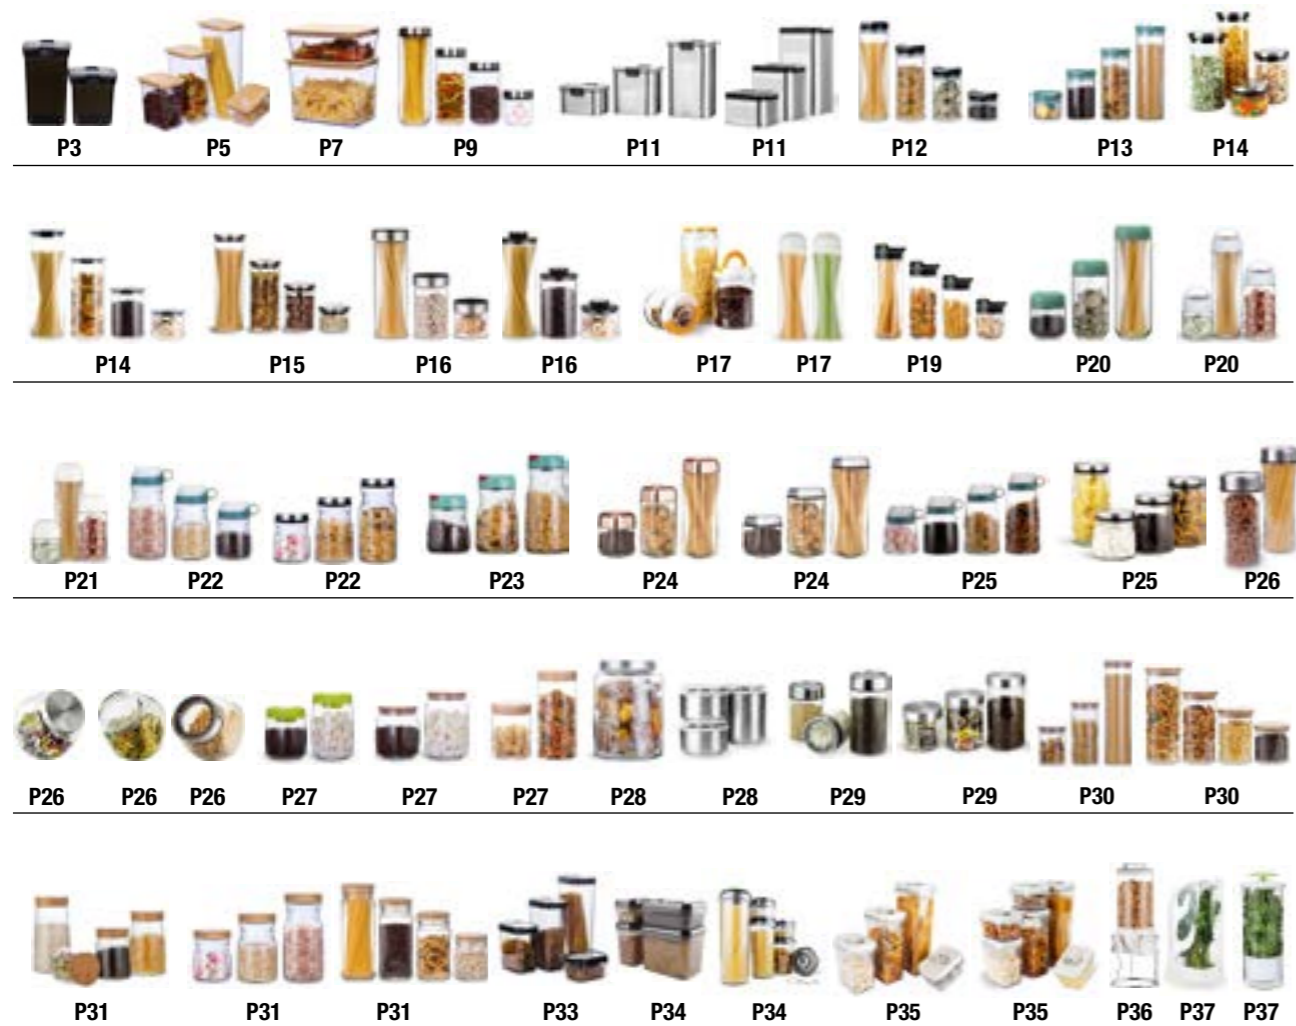

STORAGE

Food Storage, Cereal Dispensers,
Herb Keepers