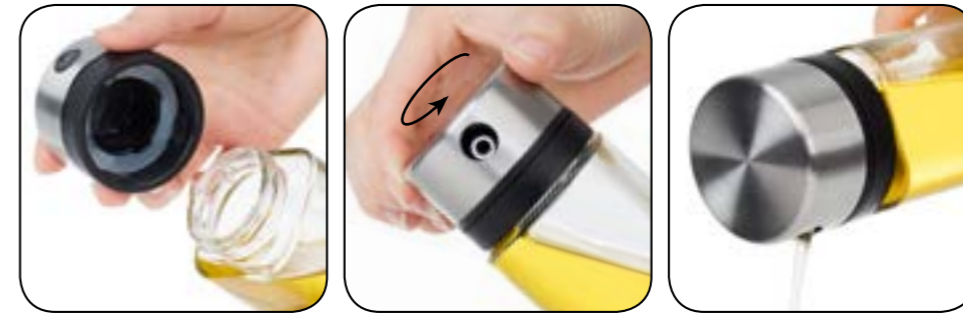

OIL & VINEGAR

TWIST-AND-POUR

THE JENNY

Classic square shape with a stylish and functional cap, the JENNY can stand alone or complement your other kitchen decor. A twist exposes the opening. Twist again to close.

- Classic square shape.
- Easy twist to open and close.
- Complements your kitchen decor.