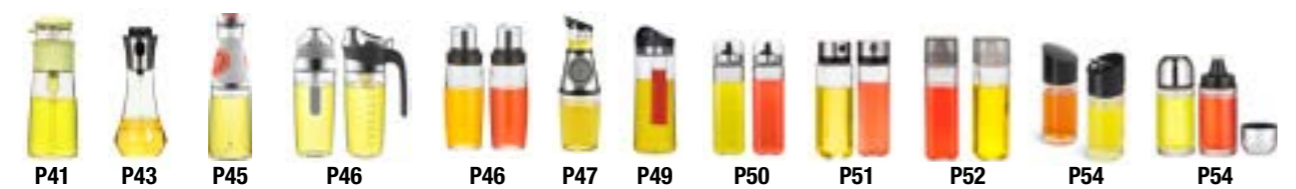

OIL/VINEGAR

O/V Jars and Sets, Salad Dressing Sets/
Shakers/Mixers, Oil Infusion Bottles, Misters,
Honey/Syrup Jars, Gravy Separator

Spice Jars, Salt/Pepper Sets, Condiment
Sets, Cheese and Sugar Jars

SEASONING