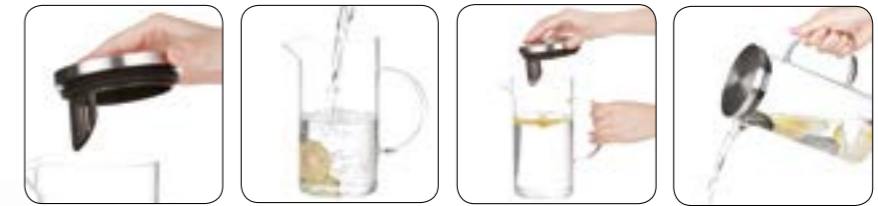

BOROSILICATE GLASS PITCHER

STAINLESS STEEL LID

THE BINGO

- Made of the highest quality borosilicate glass and stainless steel.
- Elegant Scandinavian design.
- Integrated filter for fruit infusions.