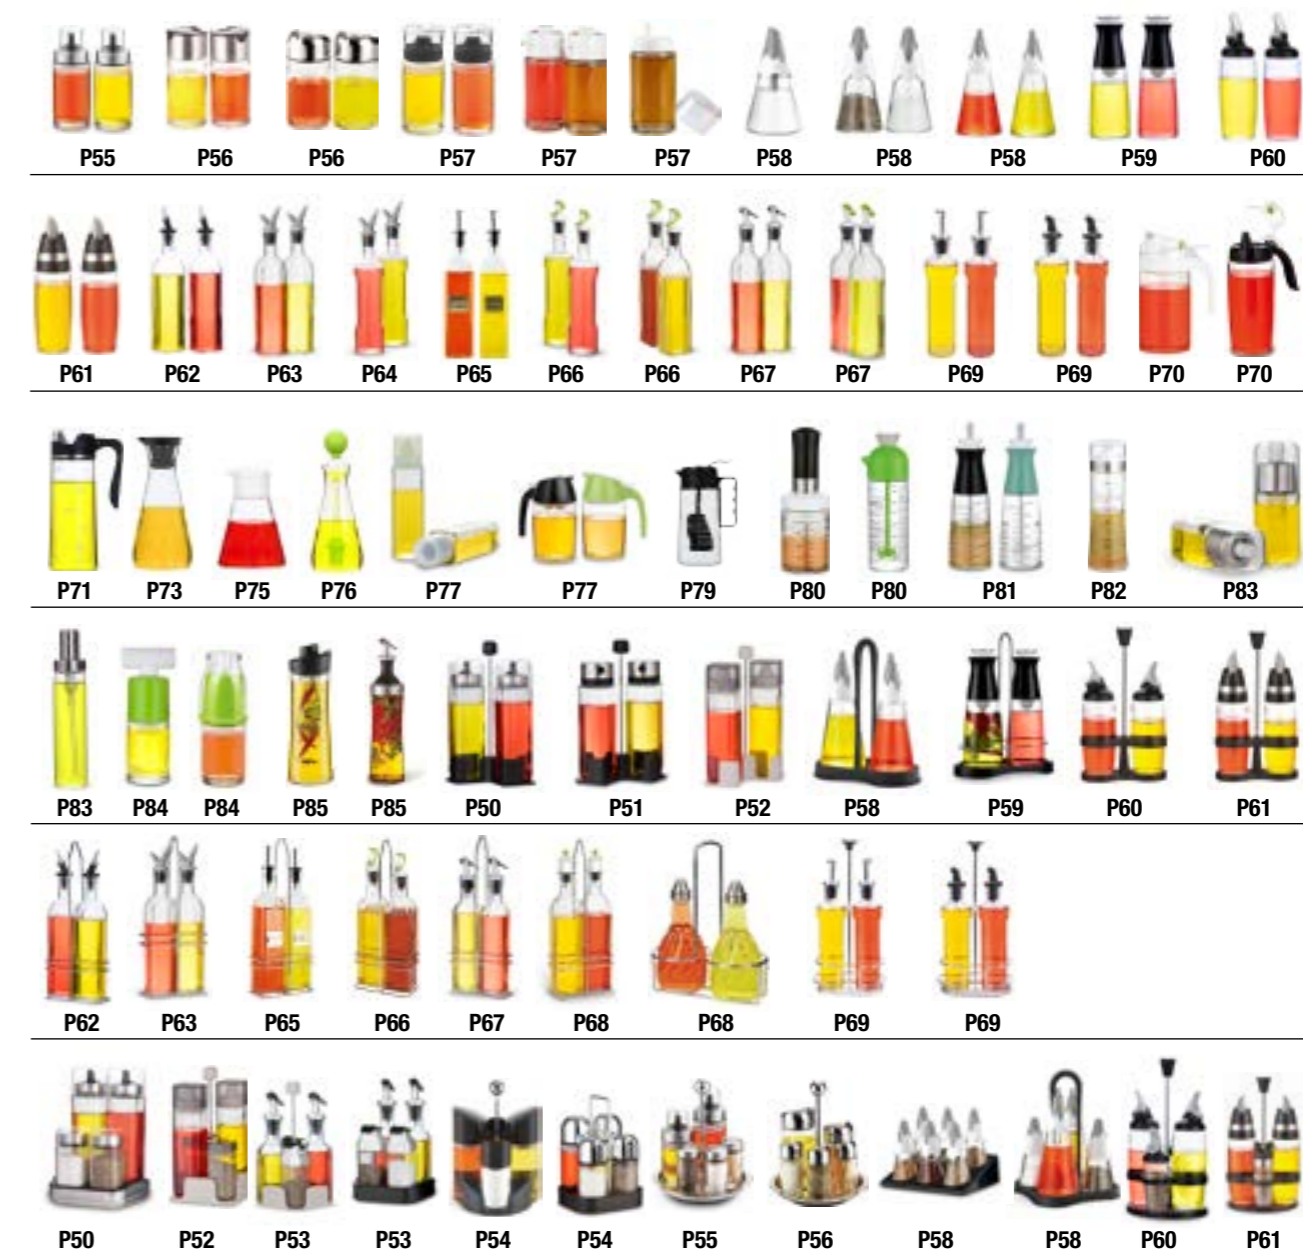

OIL/VINEGAR

O/V Jars and Sets, Salad Dressing Sets/
Shakers/Mixers, Oil Infusion Bottles, Misters,
Honey/Syrup Jars, Gravy Separator

Spice Jars, Salt/Pepper Sets, Condiment
Sets, Cheese and Sugar Jars

SEASONING